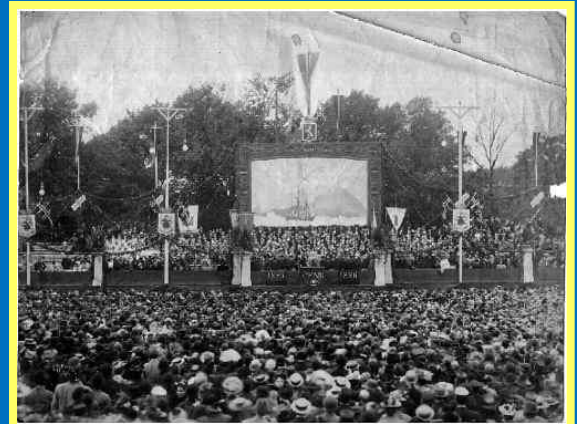

Amundsen's Inspirations

- As youth, he was inspired by Nansen's crossing of Greenland and later Arctic *Fram* expedition.
- He was in crowd welcoming Fridtjof Nansen home. See photograph at right.
- Nansen a continual influence for all of Amundsen's life:
  - Nansen provided advice, encouragement.
  - Nansen allowed him to use *Fram* for Arctic expedition. But he surreptitiously sailed *Fram* to Antarctica for polar expedition.
- Other inspirations:

Sir John Franklin: doomed NW Passage expedition.
"Secretly ... I irretrievably decided to be an Arctic explorer."
from Amundsen's autobiography.

Frederick Cook, controversial polar explorer.

Nansen, Liv Nansen, and Amundsen