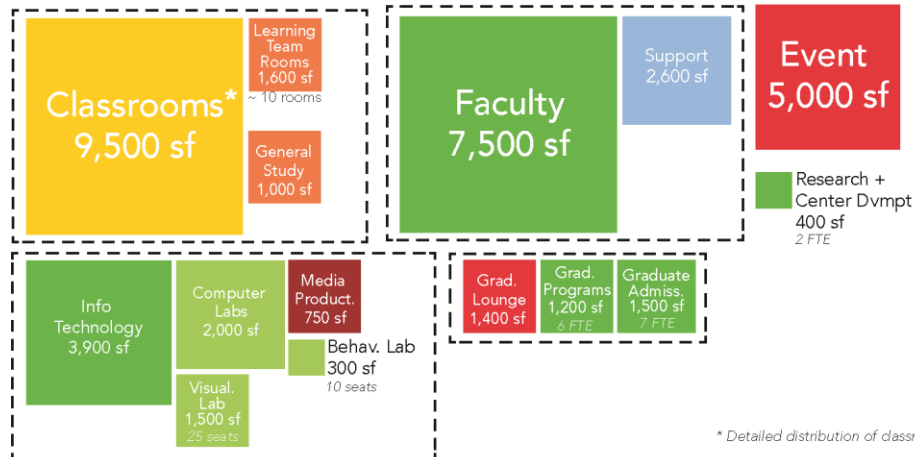

SCENARIO ONE

ROUSS ROBERTSON : 74,600 SF ASSIGNABLE

ADDITIONAL : 49,000 SF ASSIGNABLE

* Detailed distribution of classrooms TBD.