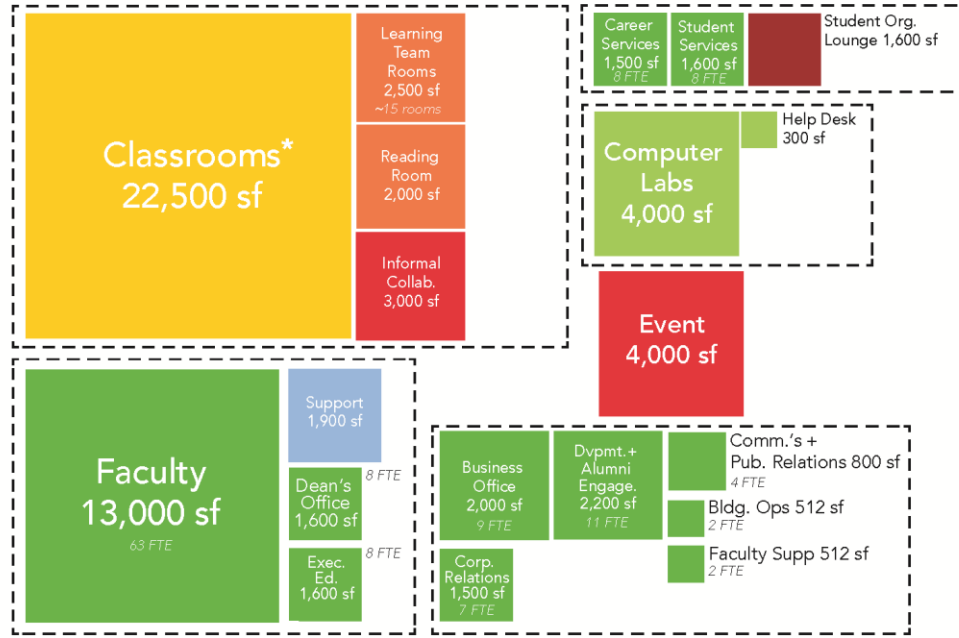

SCENARIO ONE

ROUSS ROBERTSON : 74,600 SF ASSIGNABLE

ADDITIONAL : 49,000 SF ASSIGNABLE

* Detailed distribution of classrooms TBD.