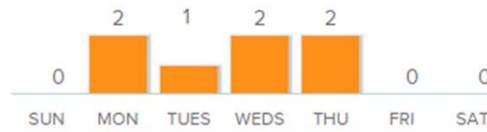

William Palmer

BADGES

NETWORKS

SOBI VS DRIVING

AVERAGE MILES PER DAY

ACTIVITY

TRIPS

NOTIFICATIONS