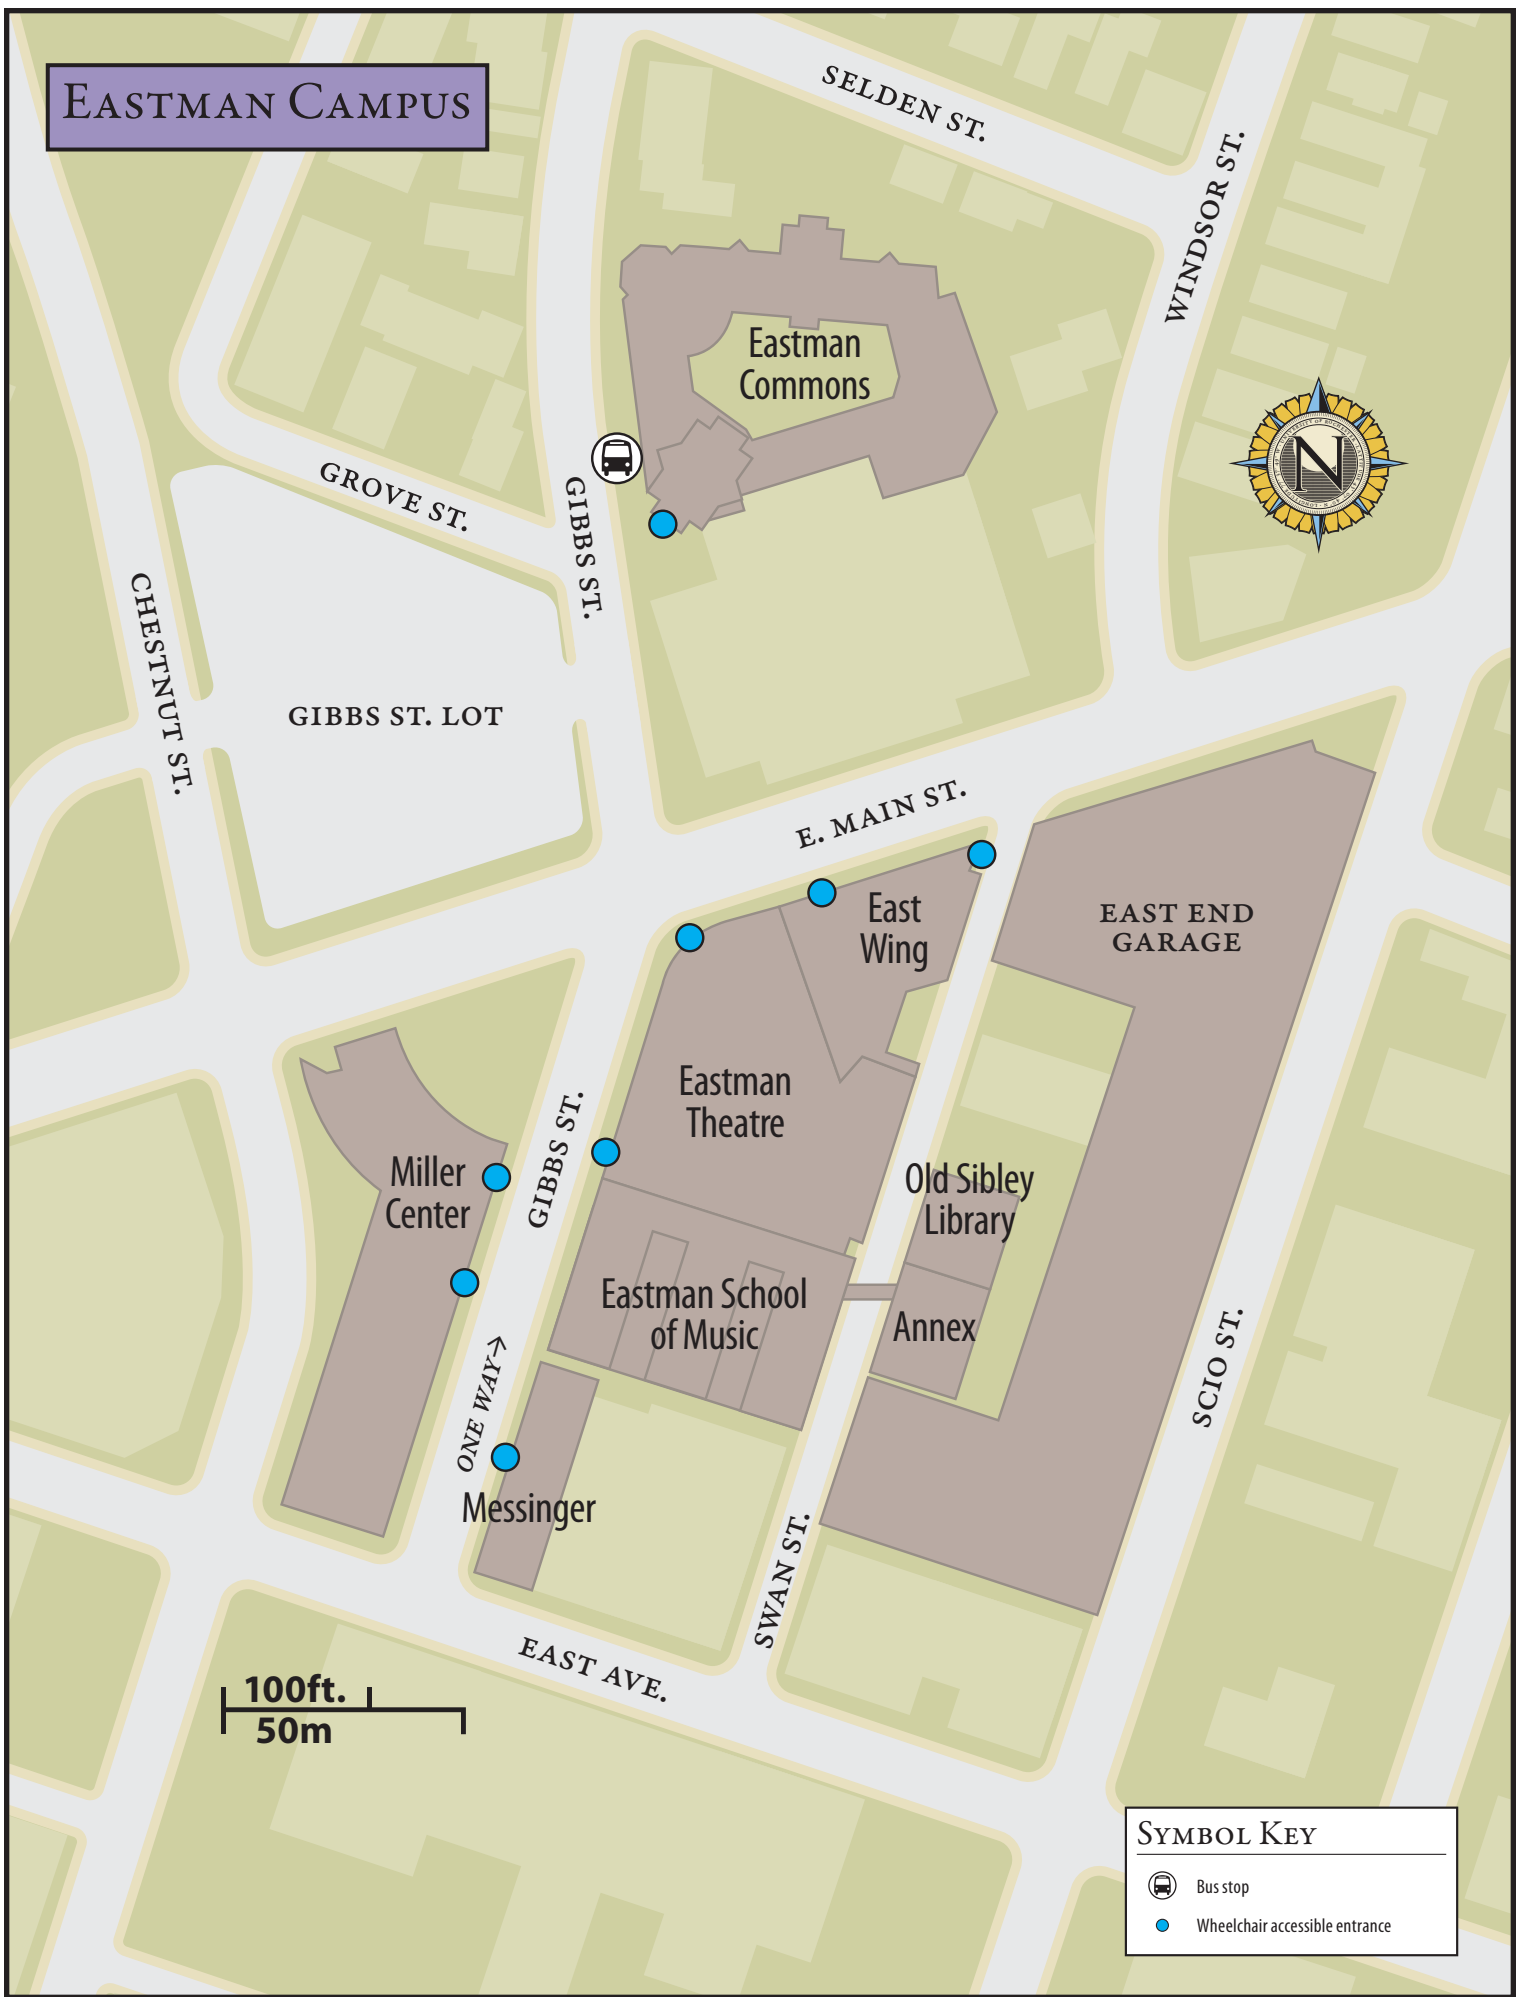

EASTMAN CAMPUS

SYMBOL KEY	
	Bus stop
	Wheelchair accessible entrance